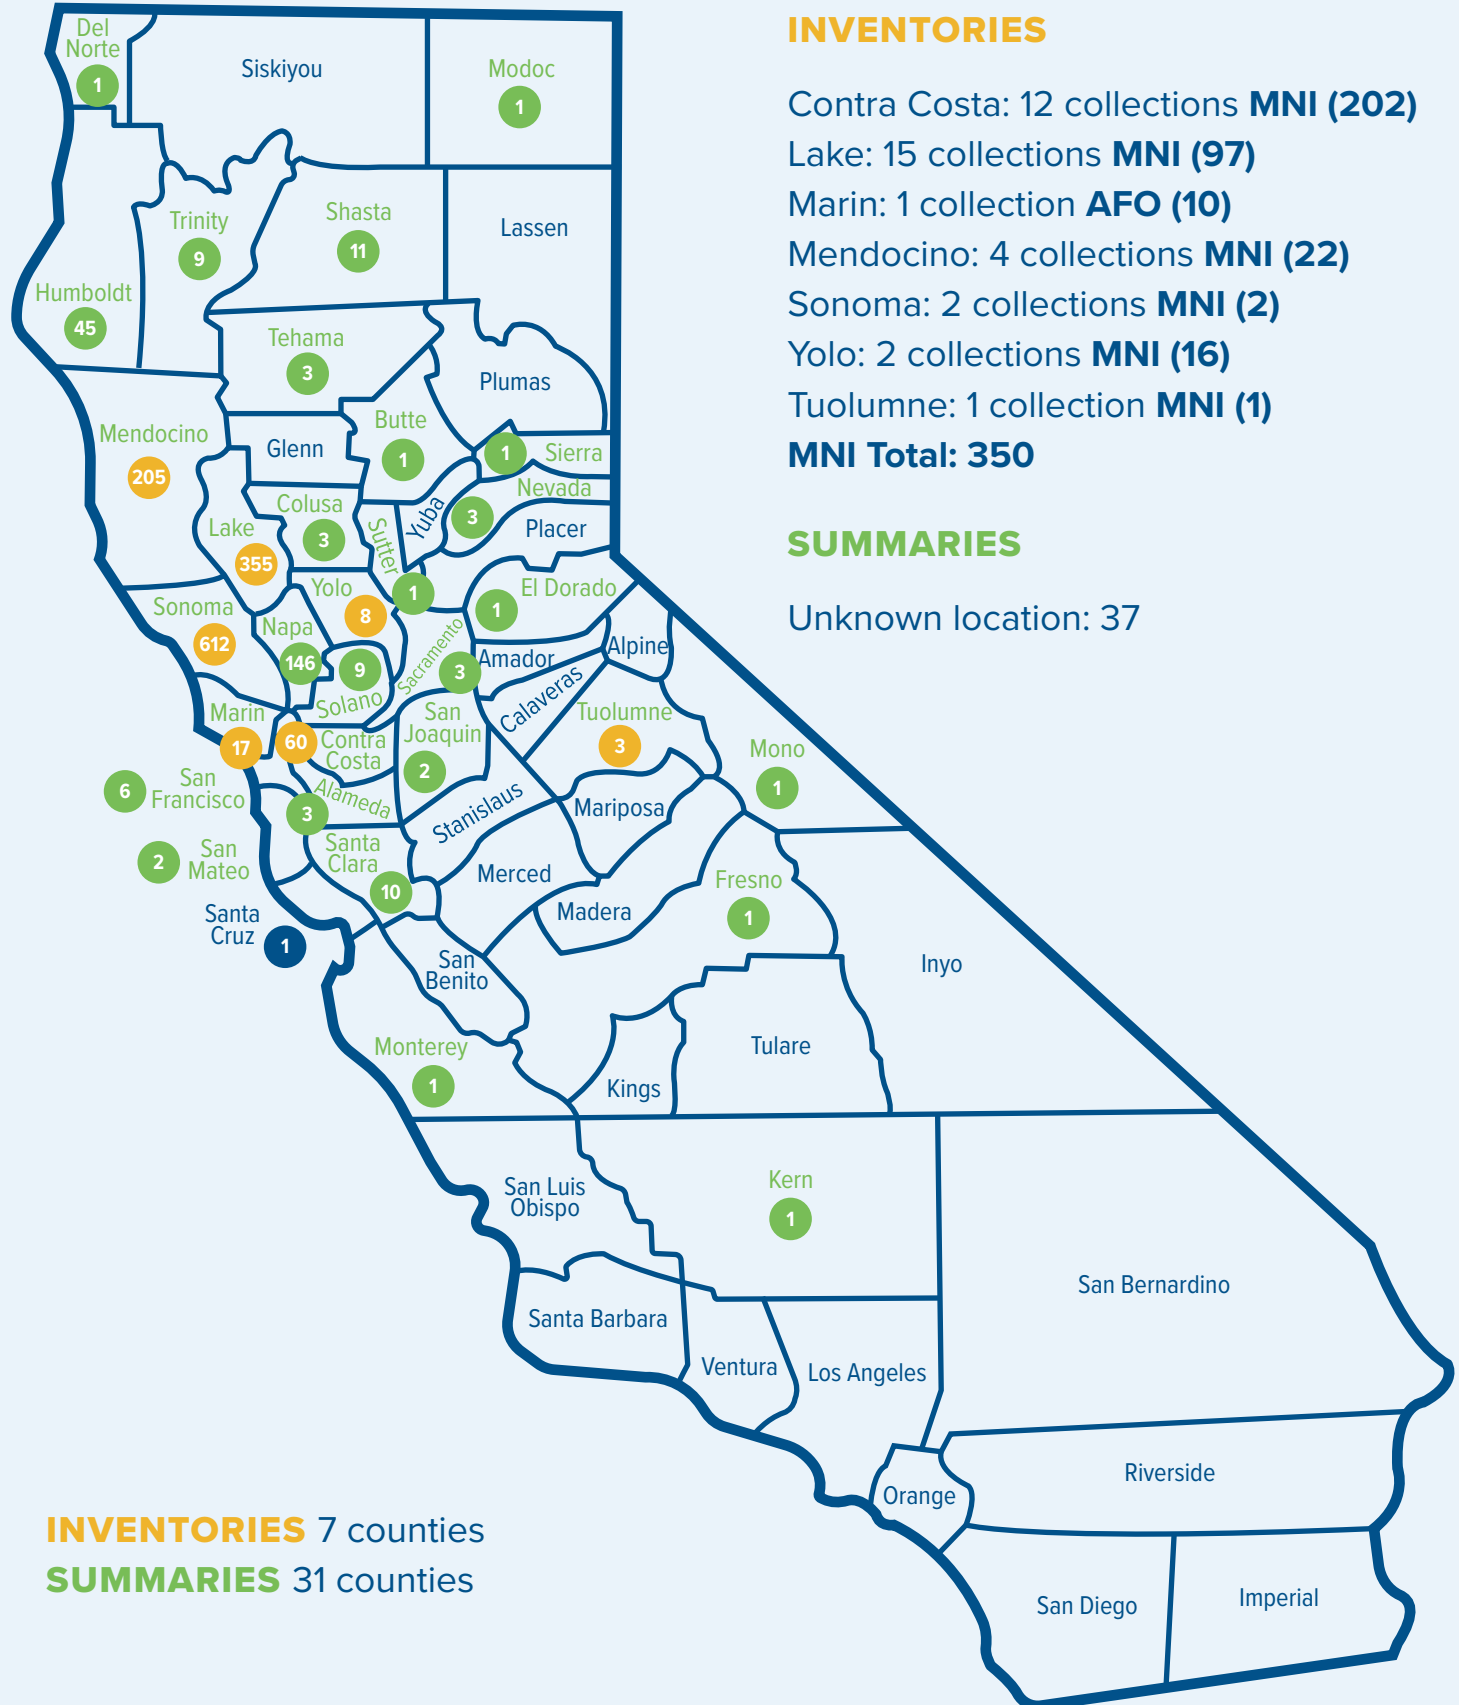

HOLDINGS MAP

INVENTORIES

Contra Costa: 12 collections **MNI (202)**
 Lake: 15 collections **MNI (97)**
 Marin: 1 collection **AFO (10)**
 Mendocino: 4 collections **MNI (22)**
 Sonoma: 2 collections **MNI (2)**
 Yolo: 2 collections **MNI (16)**
 Tuolumne: 1 collection **MNI (1)**
MNI Total: 350

SUMMARIES

Unknown location: 37

INVENTORIES 7 counties
SUMMARIES 31 counties